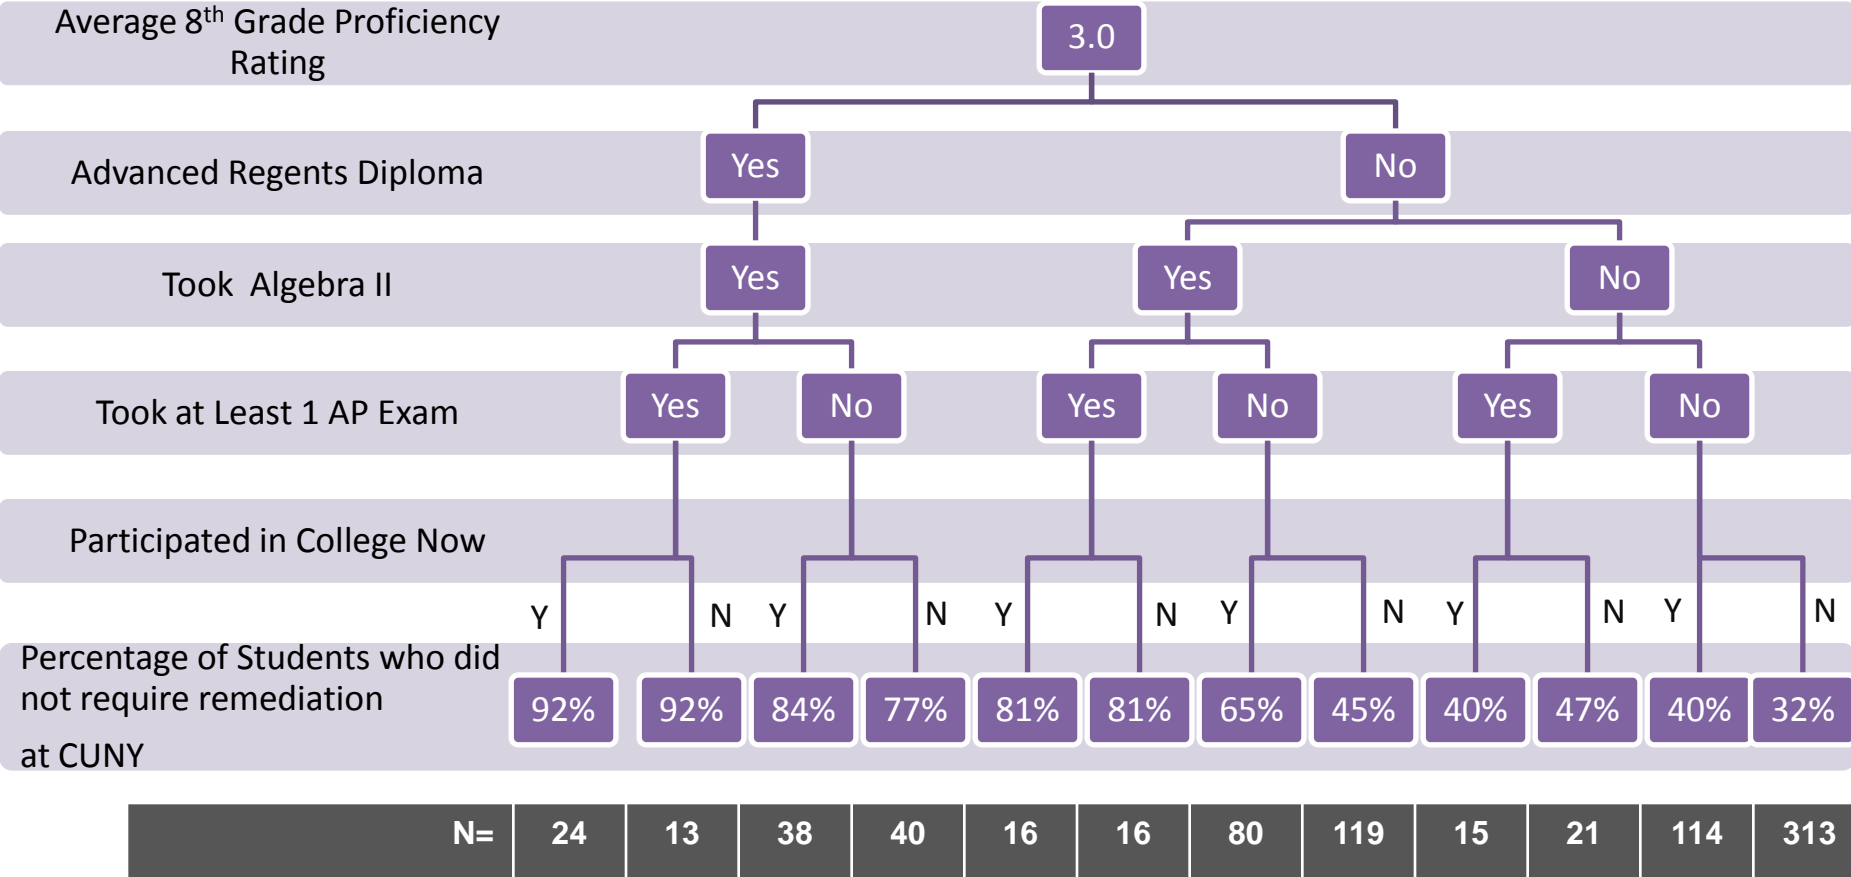

# CUNY predictors of college-ready graduation

The chart is based on the Class of 2008 Progress Report 4-yr graduates entering CUNY in Fall of 2008. "8th Grade Proficiency Rating" is an average of 8th Grade Math and ELA NYSED exams; students with a proficiency rating between 2.9 and 3.1 are included. "Took Algebra II" includes students who attempted either the Math Pass Algebra II Regents Exam. "Participated in College Now" includes students taking any